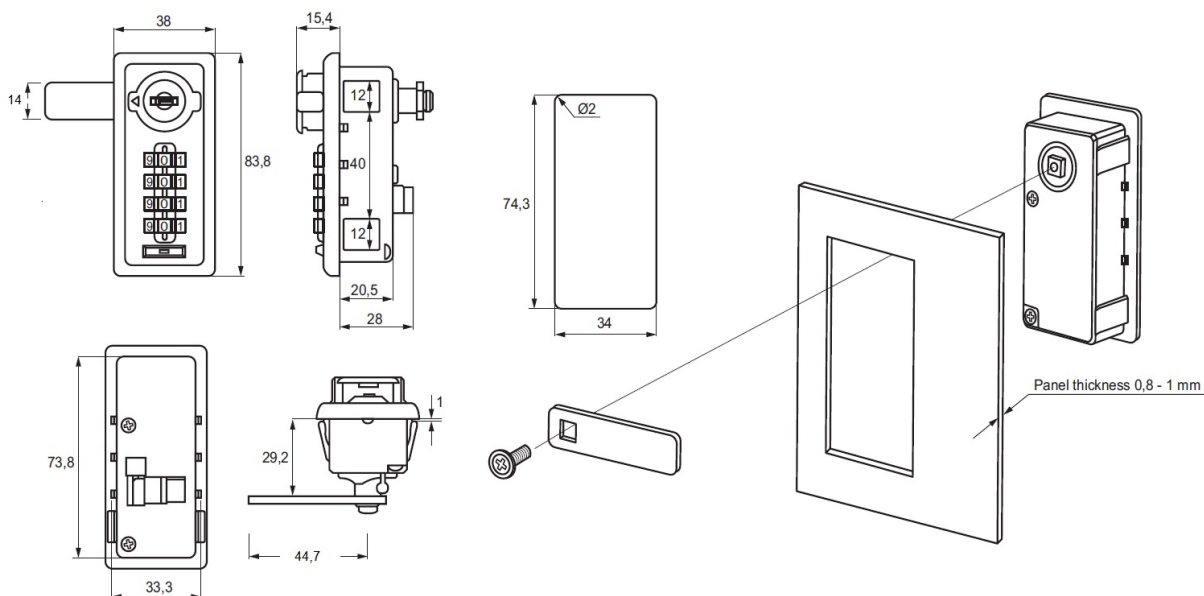

PRODUCT SHEET

Description:

Combi. Cam Lock M266,"Private"4-Digit, LH, 180DG,W/Scramble Function, Code Setting By Switch Button, w/Master Key &, Decoding Function, Black ABS Housing,Zamak Cylinder,Straight, Cam Plate, ce: 44,7mm, Master Key System D001, For Panel, Thickness 0,8-1mm

Item number:

14.08.606-0

Units	Box	Carton	HS Code	Barcode
Pcs.	1	25	8301300000	 5704866458177

SISO A/S

Mileparken 11
DK-2740 Skovlunde
Denmark
VAT: DK 24786013

Phone +45 45 830 900

www.siso.dk
siso@siso.dk

Danske Bank
Nytorv Branch
Copenhagen
SWIFT: DABADKKK

Account no.
4180 3112 112936
IBAN Account
DK7230003112112936